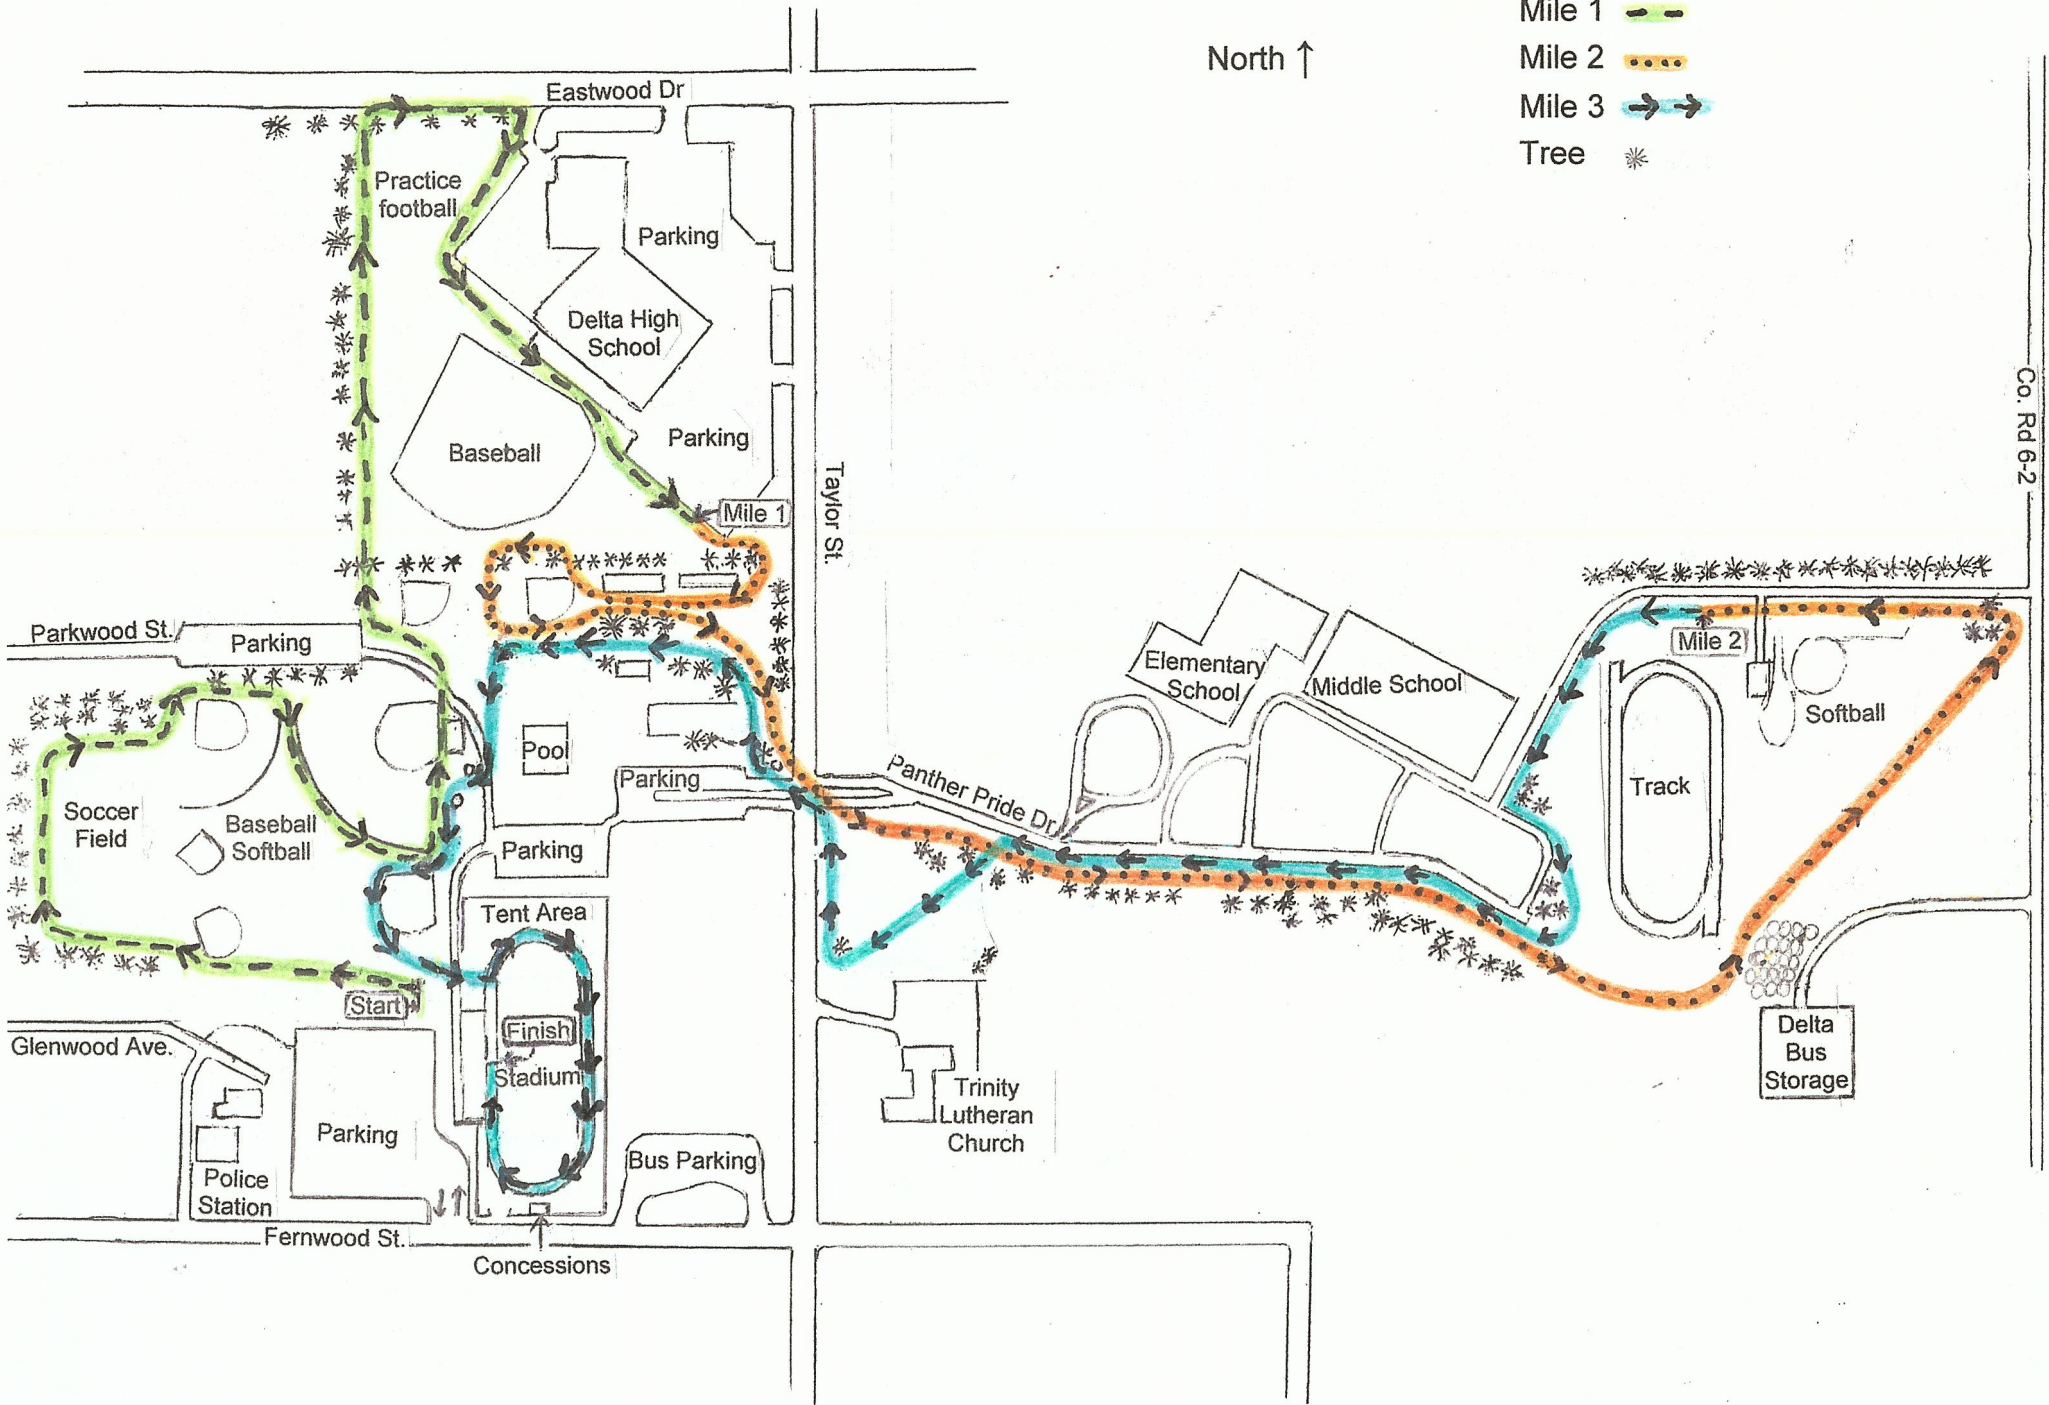

DELTA HIGH SCHOOL CROSS COUNTRY COURSE

North ↑

- Mile 1 
- Mile 2 
- Mile 3 
- Tree 

Co. Rd 6-2